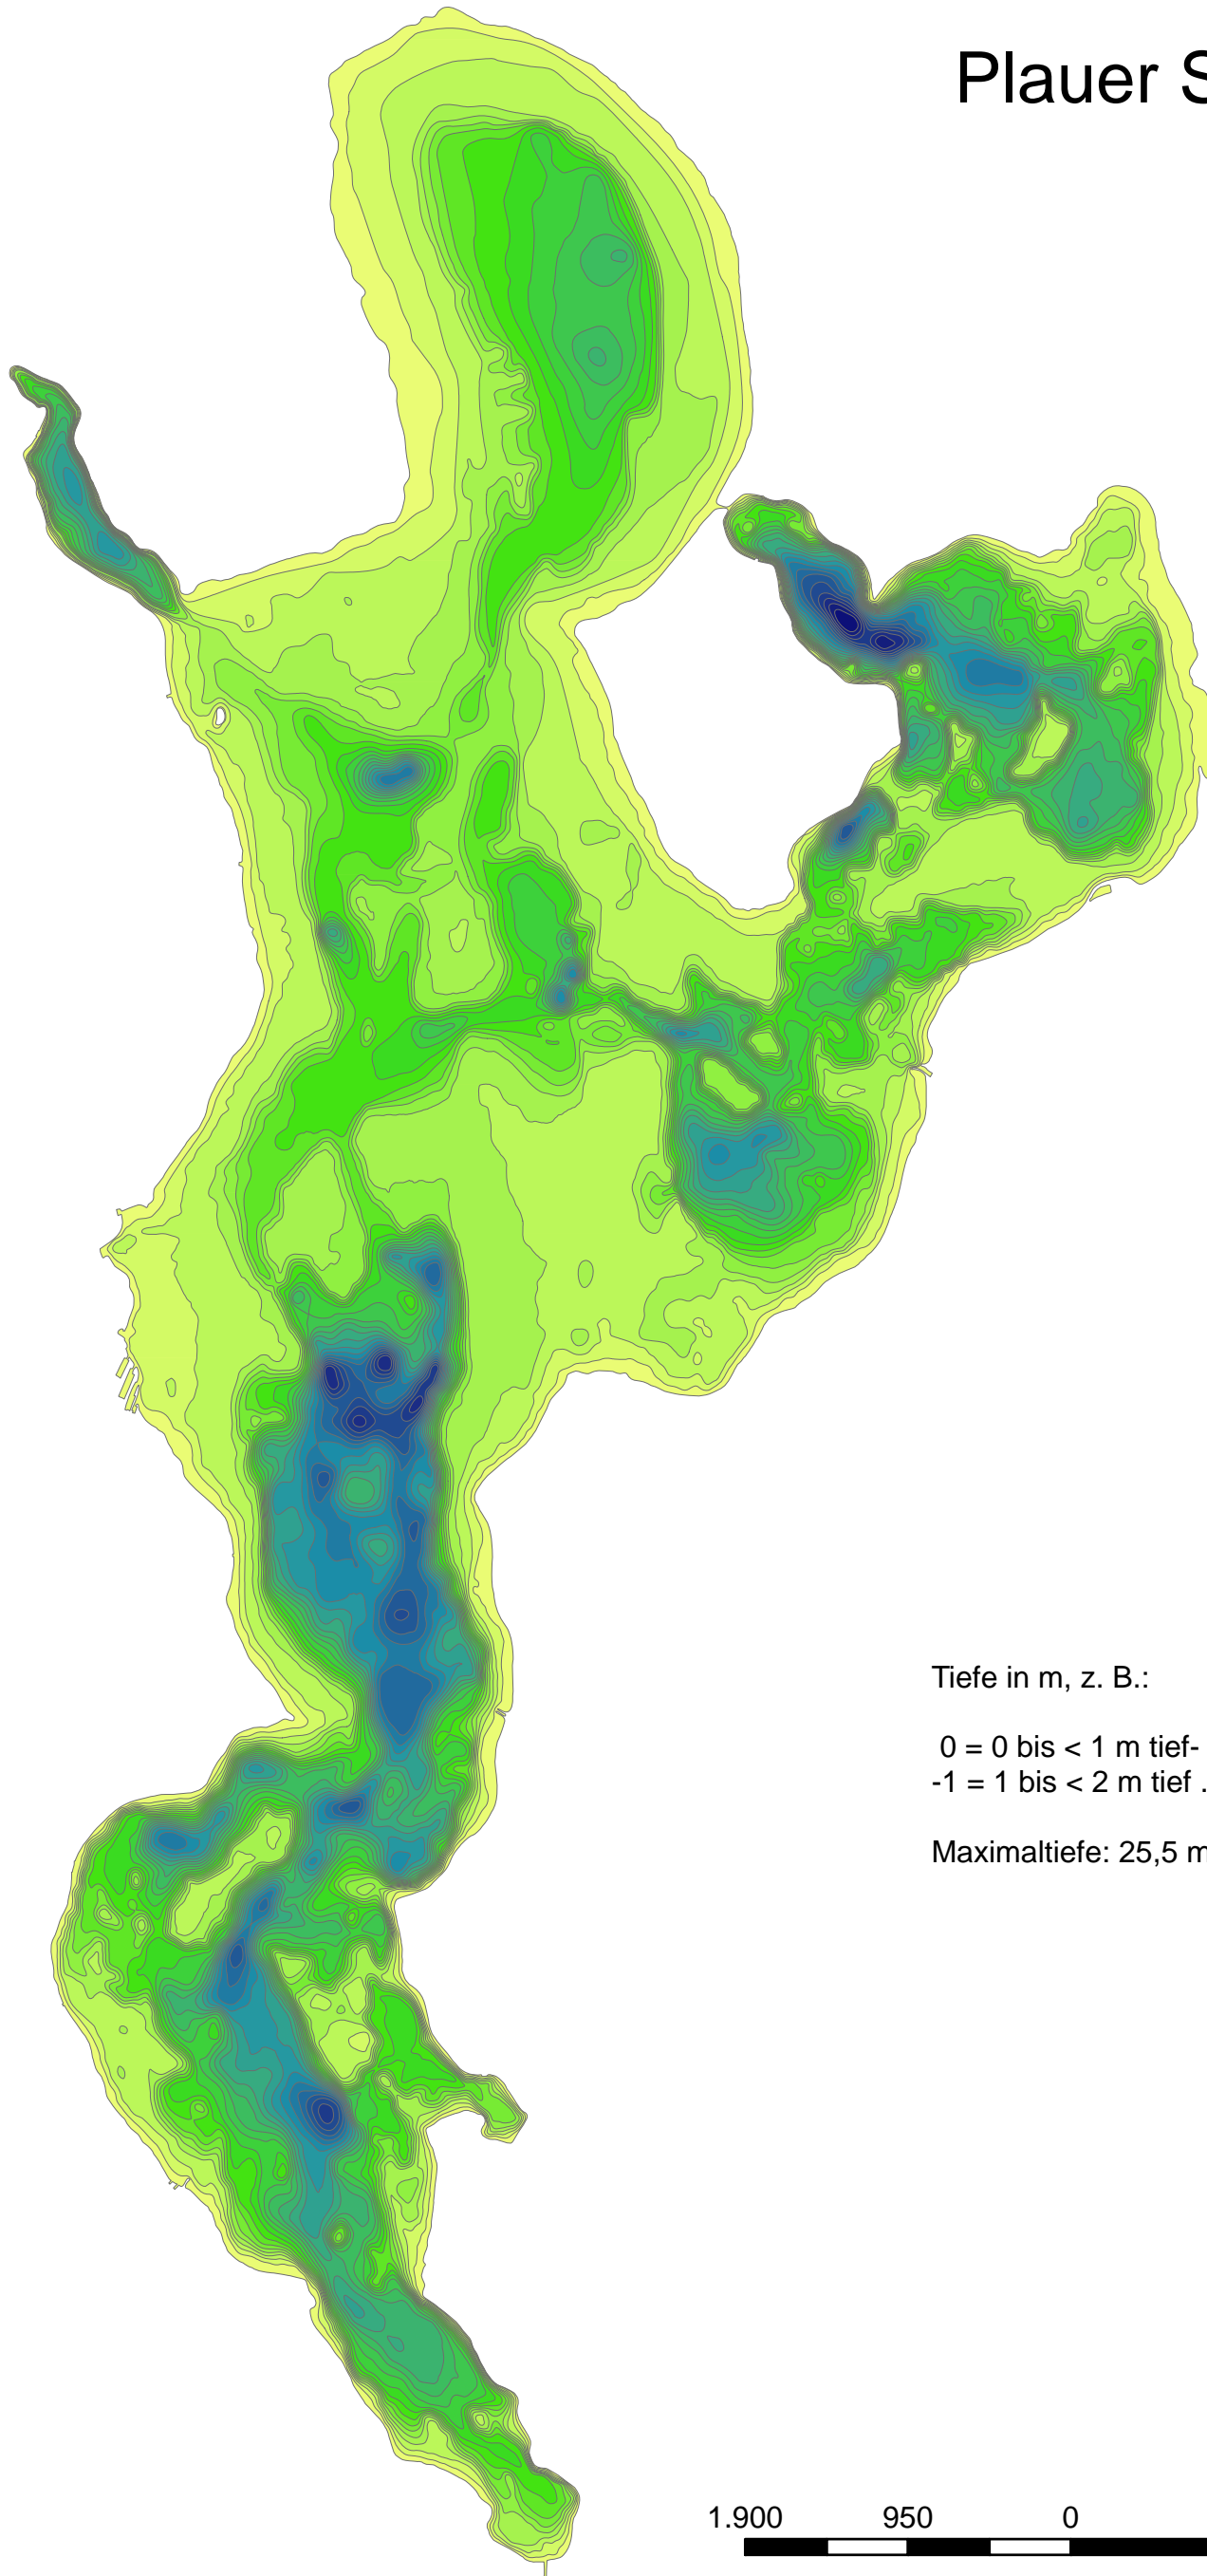

# Plauer See

## Legende

- Insel
- 0,0
- 1,0
- 2,0
- 3,0
- 4,0
- 5,0
- 6,0
- 7,0
- 8,0
- 9,0
- 10,0
- 11,0
- 12,0
- 13,0
- 14,0
- 15,0
- 16,0
- 17,0
- 18,0
- 19,0
- 20,0
- 21,0
- 22,0
- 23,0
- 24,0

Tiefe in m, z. B.:

0 = 0 bis < 1 m tief-  
-1 = 1 bis < 2 m tief ...

Maximaltiefe: 25,5 m

1.900 950 0 1.900 Meter